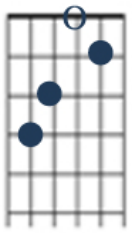

Chords for BE MY GIRL by Karyn Ellis

C

Am

Em

F

Am

G

F

C