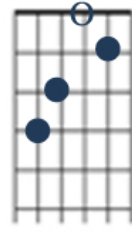

Chords for BE MY GIRL by Karyn Ellis

C

Am

Em

F

Am

G

F

C